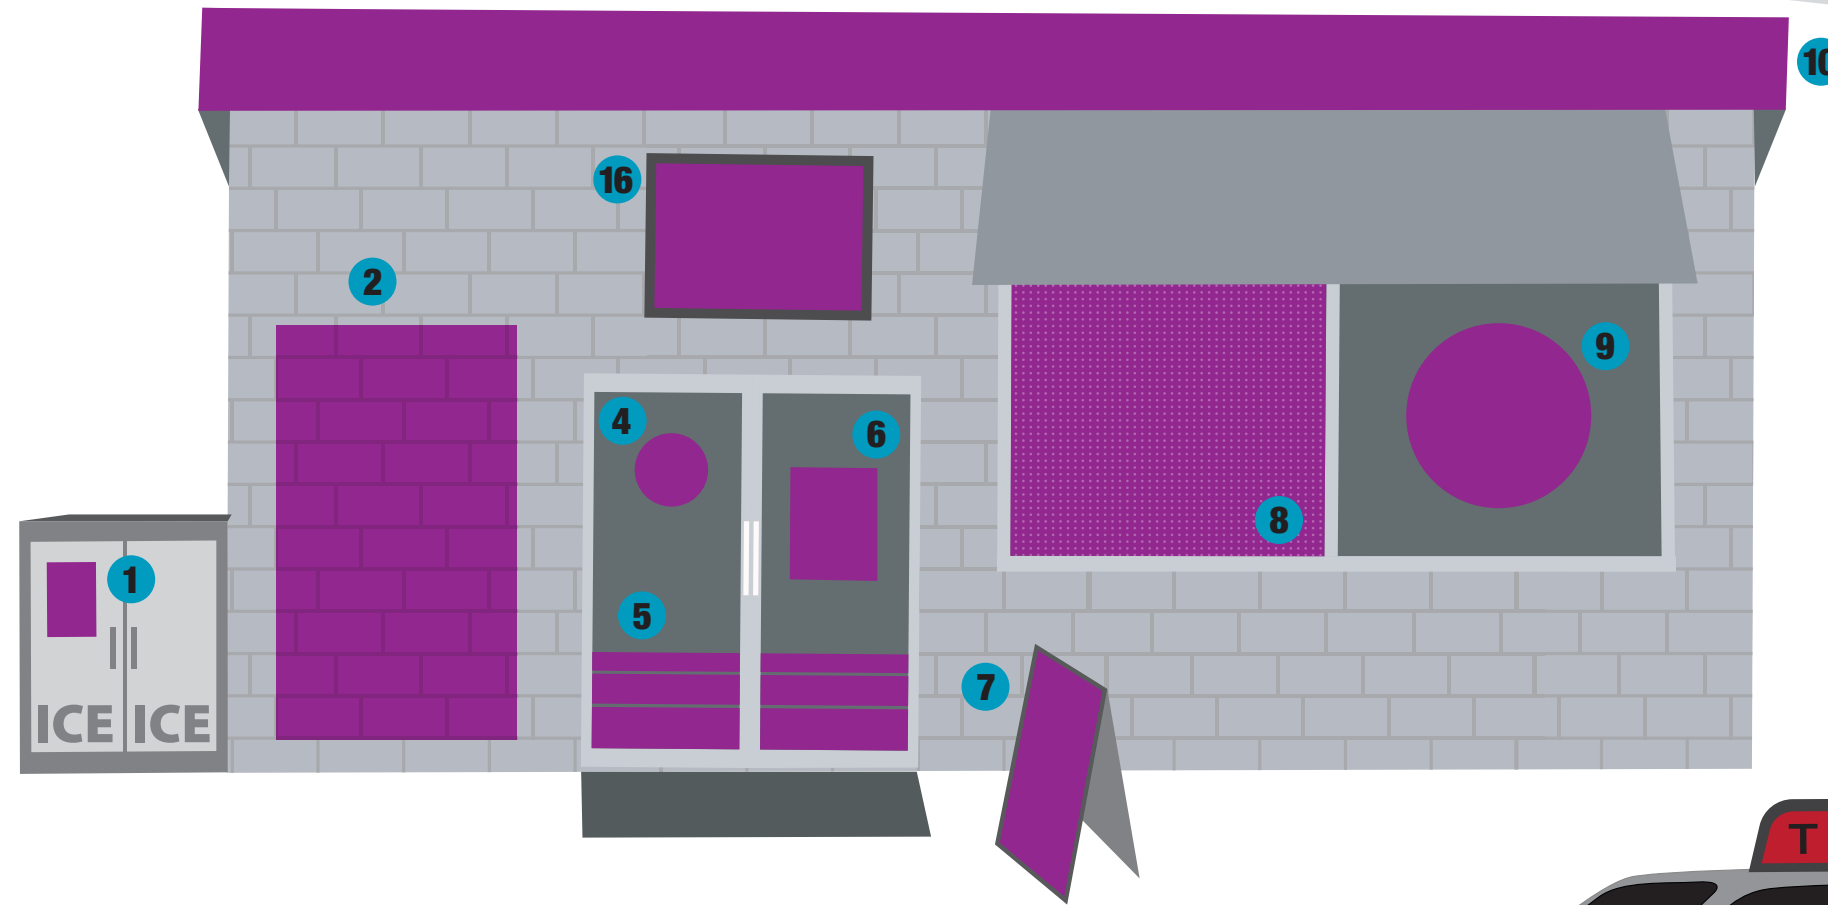

OUTDOOR
VEHICLE/FLEET
TRANSIT

WORLD'S BEST LINE OF OUTDOOR, VEHICLE / FLEET & TRANSIT GRAPHIC FILMS

OUTDOOR SIGNAGE

- 1** 201 HTAP Matte Vinyl
- LAMINATE: 400, 401 or 402
- 2** 285 RoughMark™
- LAMINATE: 242 Optional
- 3** 224 TransMark™
- LAMINATE: 231 or 240
- 4** 218 WindowMark™ Blockout
- 5** 790 AE Print-N-Privacy™
- 6** 223 Matte Semi-Rigid Vinyl
- 7** 201 OAPAE
- LAMINATE: 400, 401 or 402
- 8** 280 WindowMark™ 80/20
- LAMINATE: 242
- 9** 208 White Static Cling
- 10** 230 AutoMark™
- LAMINATE: 231, 240 or 242
- 11** 287 Clear RoughMark™
- LAMINATE: 242 Optional
- 12** 203 OAPAE
- LAMINATE: 400, 401 or 402
- 13** 221 Gloss Semi-Rigid Vinyl
- 14** 230 AutoMark™
- LAMINATE: 108 Tedlar® by Dupont™
- 15** 235 MotoMark®
- LAMINATE: 231, 240
- 16** 201 Matte White Vinyl
- LAMINATE: 400, 401 or 402
- 17** 201 HTAPAE Matte Vinyl
- LAMINATE: 400, 401 or 402

TRANSIT

- 20** 277 MetroGrafix™
- LAMINATE: 231, 240 or 242
- 21** 209 MetroMark®
- LAMINATE: 101
- 22** 232 WindowMark™ 50/50
- LAMINATE: 242
- 23** 228 TransMark™
- LAMINATE: 100, 101 or 102

VEHICLE/FLEET

- 10** 230 AutoMark™
- LAMINATE: 231, 240 or 242
- 18** 333 AutoMark™ DRIFT® PW
- LAMINATE: 231, 240, 242, 247 or 248
Not intended for rivets

Outdoor Signage, Vehicle/Fleet & Transit Product Solutions

PRODUCT DESCRIPTION RECOMMENDED APPLICATION(S)